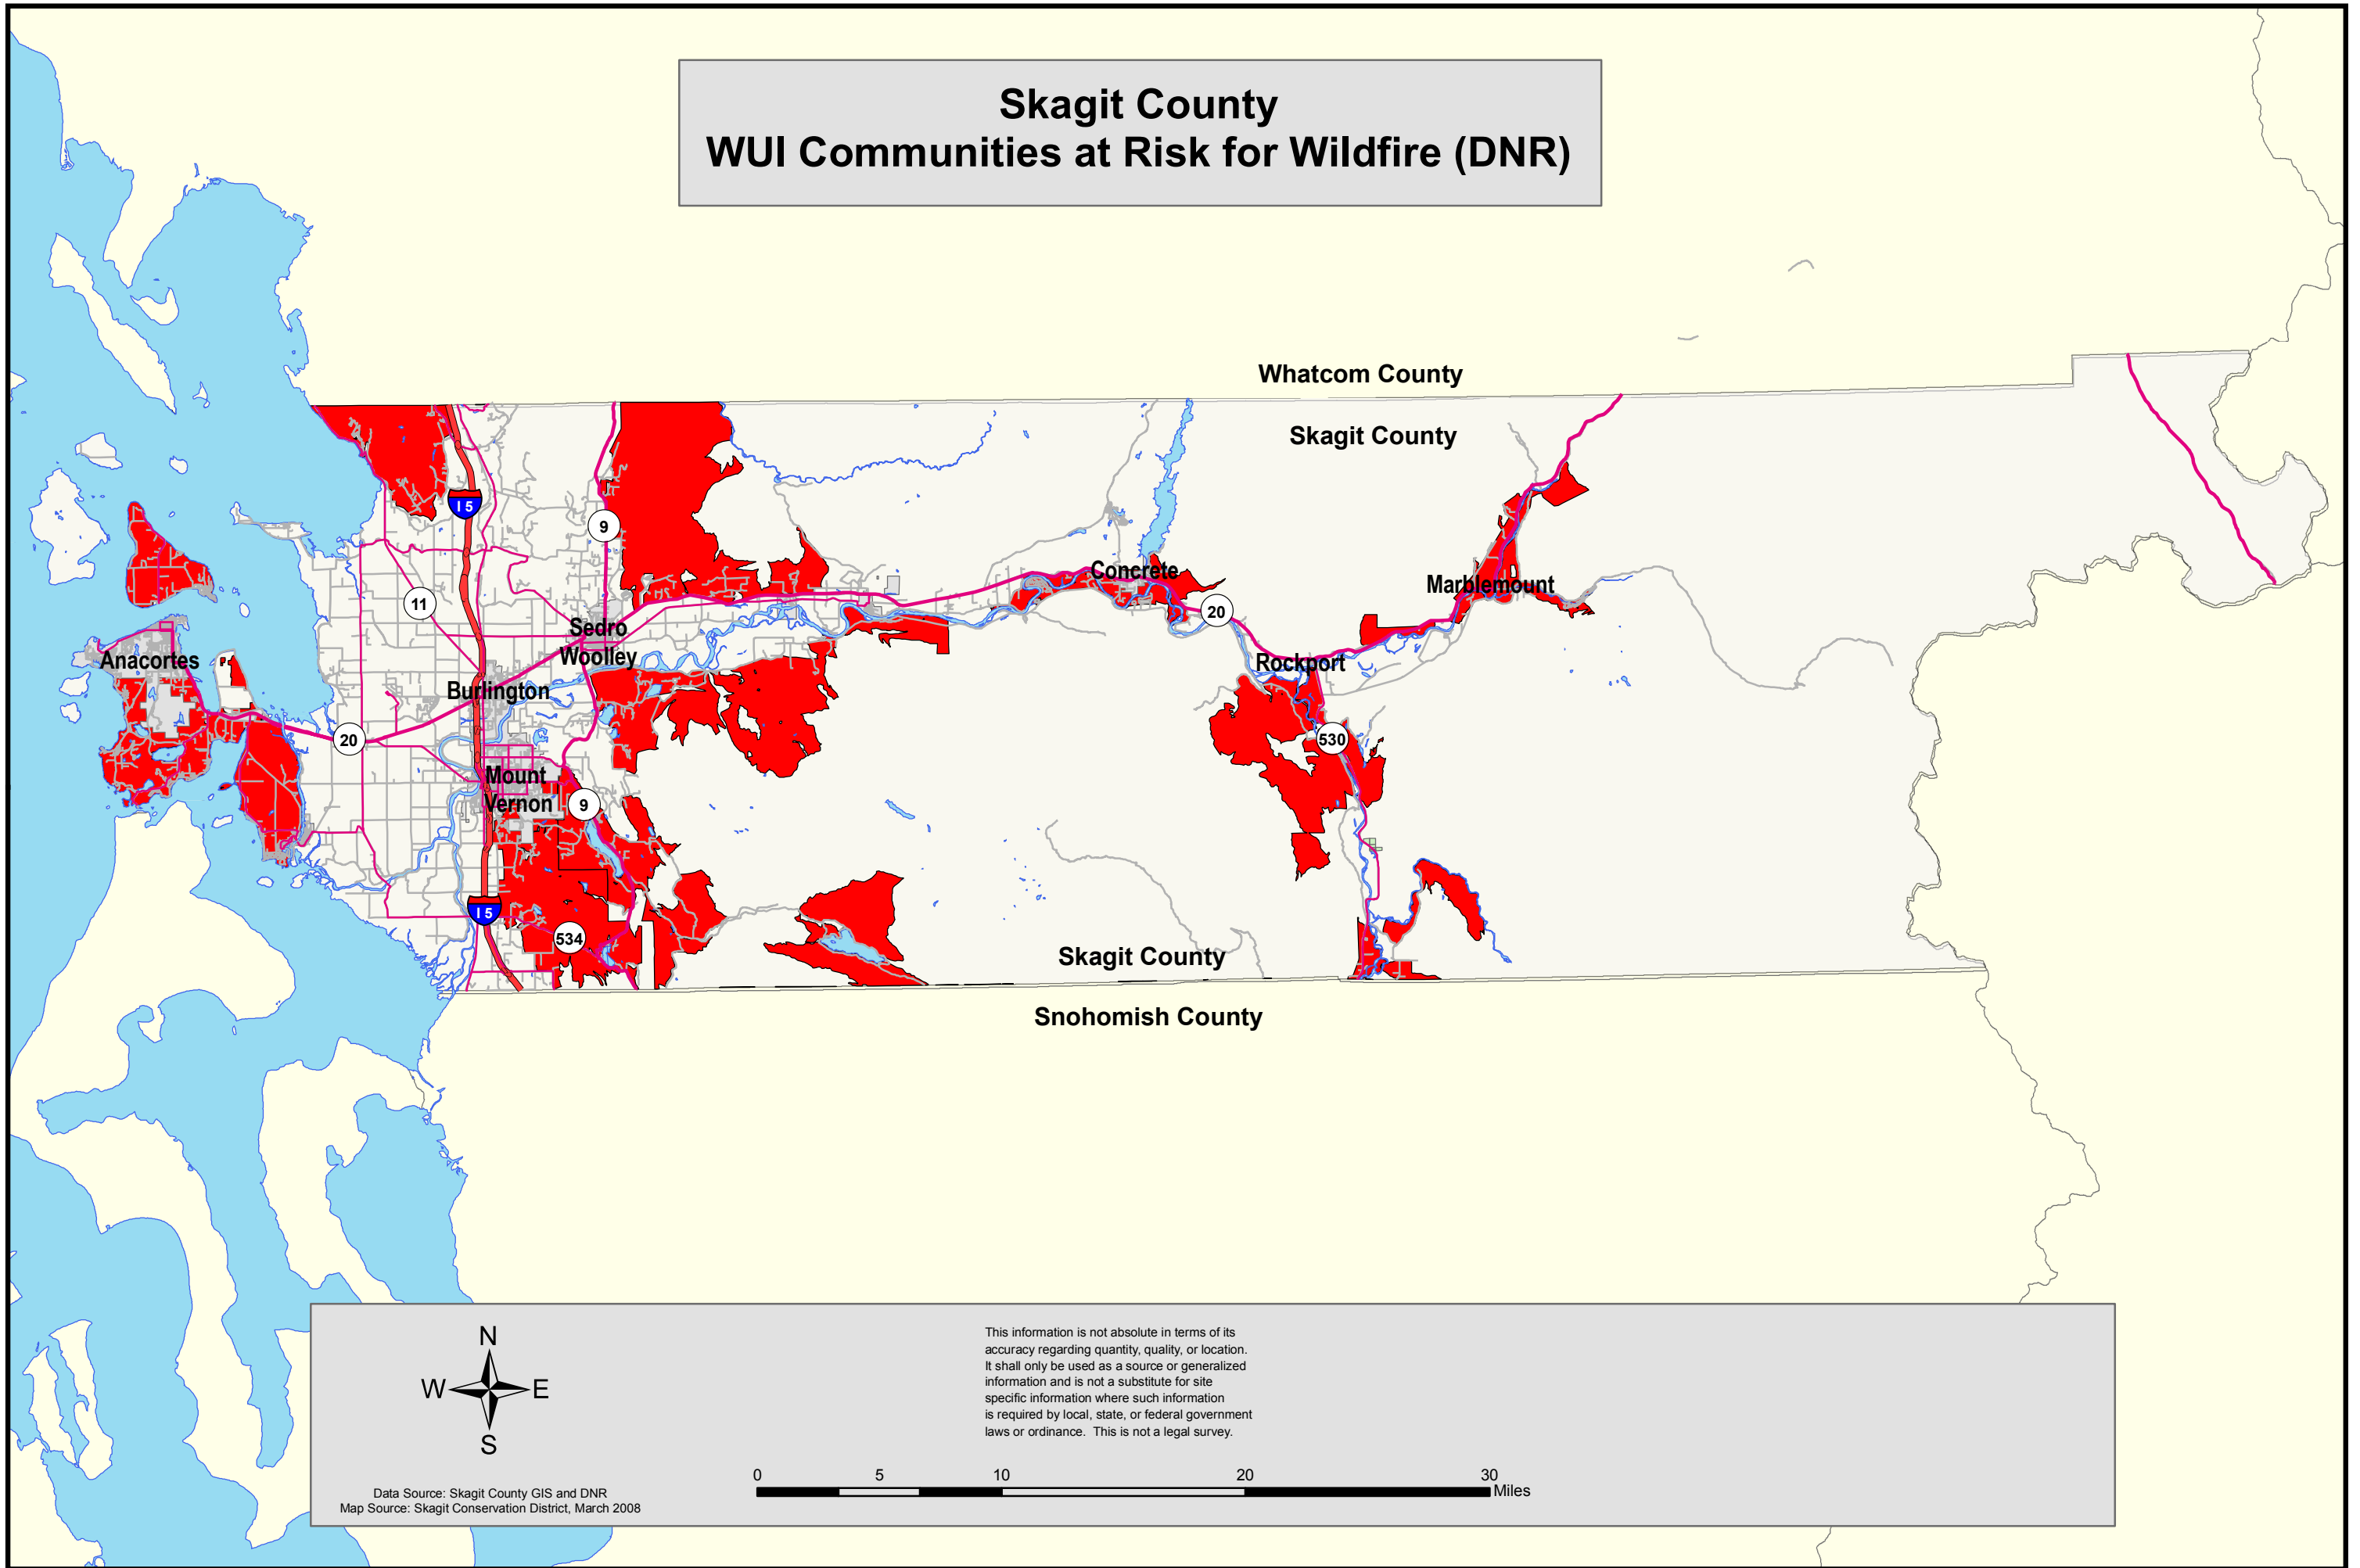

Skagit County WUI Communities at Risk for Wildfire (DNR)

This information is not absolute in terms of its accuracy regarding quantity, quality, or location. It shall only be used as a source or generalized information and is not a substitute for site specific information where such information is required by local, state, or federal government laws or ordinance. This is not a legal survey.

Data Source: Skagit County GIS and DNR
Map Source: Skagit Conservation District, March 2008